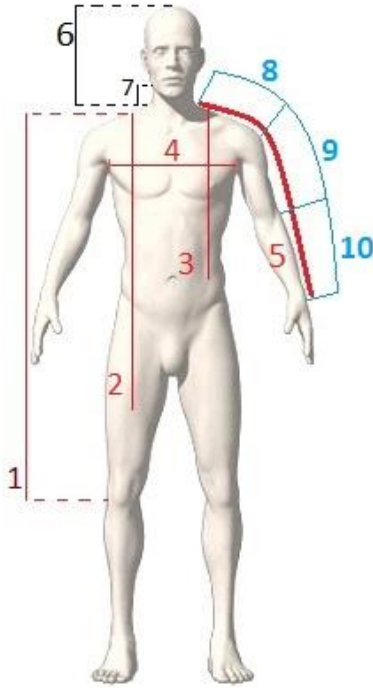

Quiverstock

Order Number:

Measurement Chart

	HEIGHT (in cm or ft):	
	WEIGHT (in kg or pounds):	
1	Length from shoulder to knee	
2	Length of the gambeson / robe	
3	Length from the shoulder to the belly button	
4	Chest width	
5	Full arm length - neck to wrist	
6	Head height	
7	Collar height	
8	Neck to Shoulder	
9	Shoulder to elbow	
10	Elbow to wrist	
11	Head circumference	
12	Neck circumference	
13	Armpit circuit	
14	Bicep circumference	
15	Elbow circumference	
16	Forearm circumference	
17	Wrist circumference	
18	Hand circumference	
19	Chest circumference	
20	Taille circumference	
21	Waist circumference	
22	Hips / seat circumference	
23	Shoulder to taille length on the back	
24	Back width	

Quiverstock

Measurement Chart

25	Waist to ground length -full leg length	
26	Inner leg length	
27	Knee to ground length	
28	Foot length / shoe size	
29	Thigh circumference	
30	Above knee / lower thigh circumference	
31	Knee circumference	
32	Calf circumference	
33	Under calf circumference	
34	Ankle circumference	
35	Circuit over heel & instep	
36	Waist to the beginning of calf	
37	Rise	