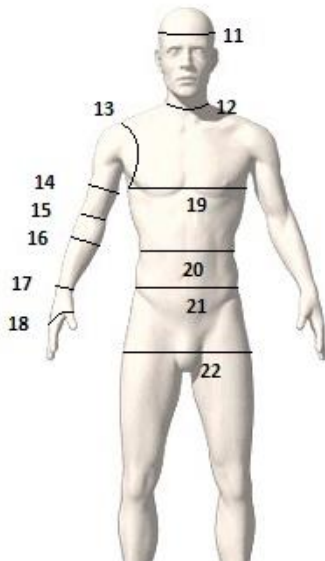

Quiverstock

Order Number:

Measurement Chart

	HEIGHT (in cm or ft):	
	WEIGHT (in kg or pounds):	
1	Length from shoulder to knee	
2	Length of the gambeson / robe	
3	Length from the shoulder to the belly button	
4	Chest width	
5	Full arm length - neck to wrist	
6	Head height	
7	Collar height	
8	Neck to Shoulder	
9	Shoulder to elbow	
10	Elbow to wrist	
11	Head circumference	
12	Neck circumference	
13	Armpit circuit	
14	Bicep circumference	
15	Elbow circumference	
16	Forearm circumference	
17	Wrist circumference	
18	Hand circumference	
19	Chest circumference	
20	Taille circumference	
21	Waist circumference	
22	Hips / seat circumference	
23	Shoulder to taille length on the back	
24	Back width	

Quiverstock

Measurement Chart

25	Waist to ground length -full leg length	
26	Inner leg length	
27	Knee to ground length	
28	Foot length / shoe size	
29	Thigh circumference	
30	Above knee / lower thigh circumference	
31	Knee circumference	
32	Calf circumference	
33	Under calf circumference	
34	Ankle circumference	
35	Circuit over heel & instep	
36	Waist to the beginning of calf	
37	Rise	