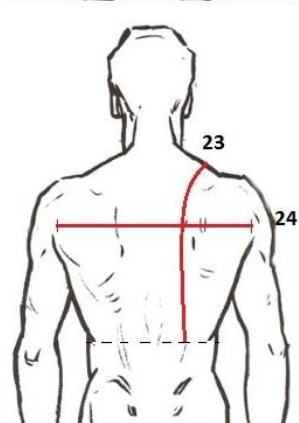

Quiverstock

Order Number:

Measurement Chart

	HEIGHT (in cm or ft):	
	WEIGHT (in kg or pounds):	
1	Length from shoulder to knee	
2	Length of the gambeson / robe	
3	Length from the shoulder to the belly button	
4	Chest width	
5	Full arm length - neck to wrist	
6	Head height	
7	Collar height	
8	Neck to Shoulder	
9	Shoulder to elbow	
10	Elbow to wrist	
11	Head circumference	
12	Neck circumference	
13	Armpit circuit	
14	Bicep circumference	
15	Elbow circumference	
16	Forearm circumference	
17	Wrist circumference	
18	Hand circumference	
19	Chest circumference	
20	Taille circumference	
21	Waist circumference	
22	Hips / seat circumference	
23	Shoulder to taille length on the back	
24	Back width	

Quiverstock

Measurement Chart

25	Waist to ground length -full leg length	
26	Inner leg length	
27	Knee to ground length	
28	Foot length / shoe size	
29	Thigh circumference	
30	Above knee / lower thigh circumference	
31	Knee circumference	
32	Calf circumference	
33	Under calf circumference	
34	Ankle circumference	
35	Circuit over heel & instep	
36	Waist to the beginning of calf	
37	Rise	