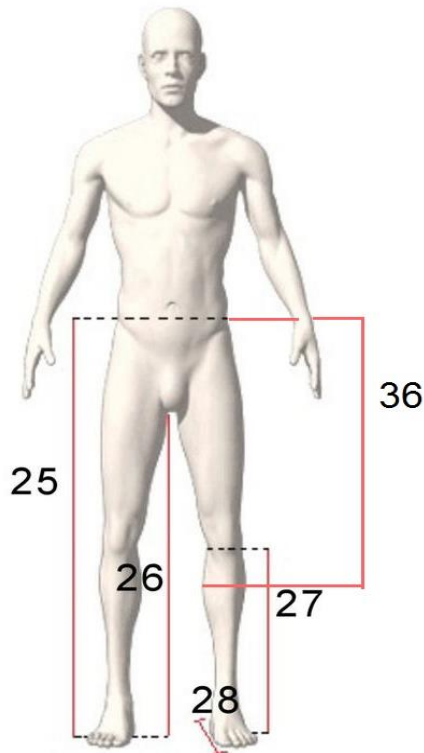

Quiverstock

Order Number:

Measurement Chart

	HEIGHT (in cm or ft):	
	WEIGHT (in kg or pounds):	
1	Length from shoulder to knee	
2	Length of the gambeson / robe	
3	Length from the shoulder to the belly button	
4	Chest width	
5	Full arm length - neck to wrist	
6	Head height	
7	Collar height	
8	Neck to Shoulder	
9	Shoulder to elbow	
10	Elbow to wrist	
11	Head circumference	
12	Neck circumference	
13	Armpit circuit	
14	Bicep circumference	
15	Elbow circumference	
16	Forearm circumference	
17	Wrist circumference	
18	Hand circumference	
19	Chest circumference	
20	Taille circumference	
21	Waist circumference	
22	Hips / seat circumference	
23	Shoulder to taille length on the back	
24	Back width	

Quiverstock

Measurement Chart

25	Waist to ground length -full leg length	
26	Inner leg length	
27	Knee to ground length	
28	Foot length / shoe size	
29	Thigh circumference	
30	Above knee / lower thigh circumference	
31	Knee circumference	
32	Calf circumference	
33	Under calf circumference	
34	Ankle circumference	
35	Circuit over heel & instep	
36	Waist to the beginning of calf	
37	Rise	